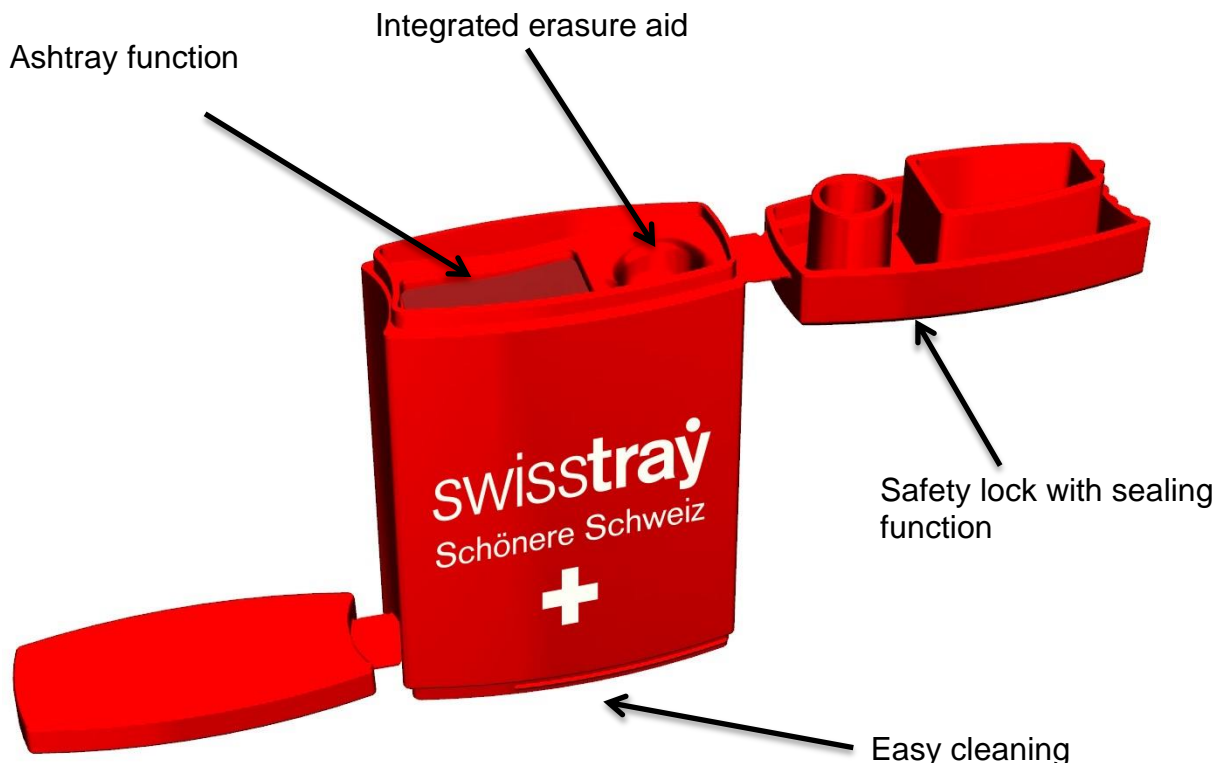

swisstray – the ideal ashtray to go

For the first time, the swisstray meets all the functional requirements of an ashtray to go. It is produced in Switzerland and is characterised by the following features:

Advantages and benefits swisstray:

1. **Odour-proof** – So that no unpleasant odours escape
2. **Distribution-proof** – Safety closure prevents unintentional emptying in the bag
3. **Integrated extinction aid** – For easy, safe extinguishing of the cigarette
4. **Heat resistant** – Ensuring form stability
5. **One-hand operation** – Can also be used in a standing position, e.g. in front of a bus or train.
6. **Easy cleaning** – Opening on both sides enables quick and uncomplicated cleaning
7. **Handy** – Lies comfortably in the hand, ideal size for hand or trouser pockets
8. **Very light** – Weighs only 15 grams, so there is hardly any additional weight
9. **Is also a table ashtray** – Can be used like a normal ashtray
10. **Attractive design** – Incentive to gladly carry the swisstray with you
11. **Arouses positive emotions** – He seems likeable and you like to keep him
12. **Sustainable** – is used repeatedly over a long period of time